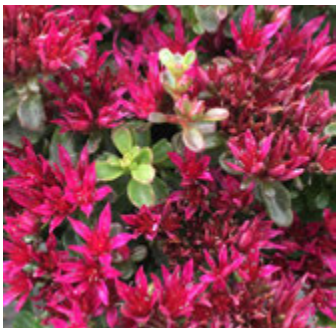

Spot On™ Deep Rose

Spot On™ Sedum *Sedum spurium*

Big Flowers and Bold Foliage that's Spot On All Season Long

- Attractive foliage and exceptionally large flowers make Spot On a big upgrade over regular sedums
- Ground-cover habits create a carpet of color in the landscape
- First year flowering make scheduling and production easy

Recommended Container Size

SIZE	PPP	FINISH TIME
1 qt.	1	8-10 weeks
2.5 qt.	2-3	12-14 weeks

Spot On™ Deep Rose
Product ID: 70065389

Spot On™ Pink
Product ID: 70070476

Photos are either the property of Syngenta or used under agreement.