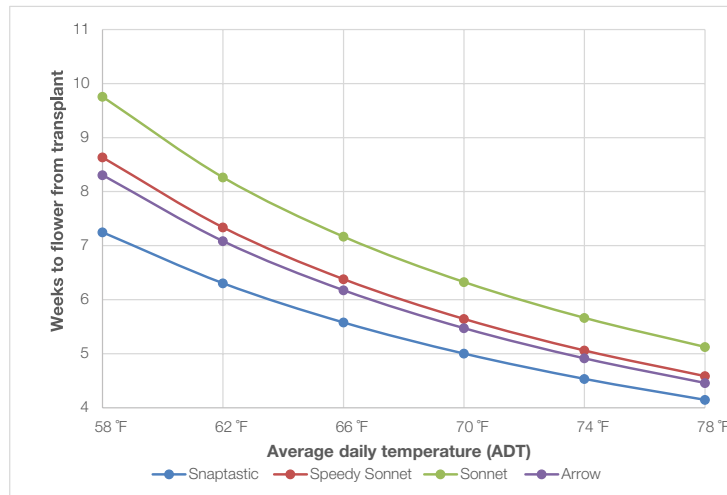

Snaptastic™ Snapdragon

The next generation of multi-season snapdragons

FASTER: Reduced sensitivity to day length allows faster flowering in early spring which creates an easier to program crop. One week **FASTER** than Speedy Sonnet!

- Fast secondary flowering creates masses of garden color that will have them coming back for more

FULLER: The perfect combination of classical snapdragon flower spikes and a sturdy branching habit, a major improvement to traditional snapdragons. Extremely uniform habits are quicker to fill containers than Speedy Sonnet or Arrow

- Vigorous plants combined with early flowering set the stage for efficient bench run shipping

STRONGER: Stands up the environmental challenges of warm season production for late summer/fall sales. Superior stem strength holds up to the rigors of shipping and retail

- Everyone benefits from advanced one-of-a-kind breeding that is focused on high-performance that overcomes stressful conditions