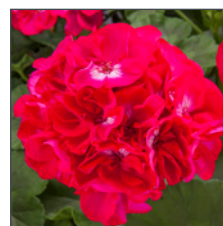

Calliope® Large Burgundy

syngenta flowers®

Calliope® Large

Pelargonium interspecific

Intense Color That Lasts™.

- An industry first innovation and still the number one geranium for color and performance.
- Calliope Large's vigorous habits make it ideal for high impact containers where maximum flower power and wow factor are desired.
- Calliope Large's vigorous habit directly translates into end consumer success with class leading garden performance and tolerance to hot summer conditions.

Container	PPP	Finish Time ¹
1.25 qt.	1 ppp	9–10 weeks
3.0 qt.	2–3 ppp	11–12 weeks
1.5 gal. HB	3 ppp	11–12 weeks
2.0 gal. HB	4 ppp	11–12 weeks

¹Finish time is weeks from transplant.

Calliope® Large Burgundy
70020360

Calliope® Large Coral
70054697

Calliope® Large Dark Red
70004166

Calliope® Large Hot Pink
70070046

Calliope® Large Hot Rose
70070047

Calliope® Large Lavender
70069761

Calliope® Large Lavender Splash
70059873