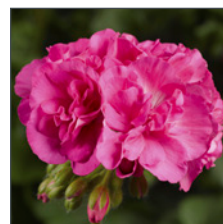

Calliope® Large Burgundy

syngenta flowers®

Calliope® Large

Pelargonium interspecific

Intense Color That Lasts™.

- An industry first innovation and still the number one geranium for color and performance.
- Calliope Large's vigorous habits make it ideal for high impact containers where maximum flower power and wow factor are desired.
- Calliope Large's vigorous habit directly translates into end consumer success with class leading garden performance and tolerance to hot summer conditions.

Calliope® Large Coral
70054697

Calliope® Large Dark Red
70004166

Calliope® Large Hot Pink
70070046

Calliope® Large Hot Rose
70070047

Calliope® Large Lavender
70069761

Calliope® Large Lavender Splash
70059873

Calliope® Large Magenta
70059912

Calliope® Large Orange Splash
70074574

Calliope® Large Pink
70040840

Calliope® Large Rose Mega
Splash
70070020

Calliope® Large Salmon
70054695

Calliope® Large Scarlet Fire
70007852