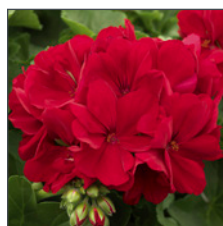

Calliope® Large Dark Red
70004166