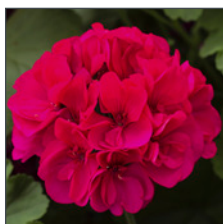

Calliope® Large Burgundy

syngenta flowers®

Calliope® Large

Pelargonium interspecific

Intense Color That Lasts™.

- An industry first innovation and still the number one geranium for color and performance.
- Calliope Large's vigorous habits make it ideal for high impact containers where maximum flower power and wow factor are desired.
- Calliope Large's vigorous habit directly translates into end consumer success with class leading garden performance and tolerance to hot summer conditions.

Calliope® Large Coral
70054697

Calliope® Large Dark Red
70004166

Calliope® Large Hot Pink
70070046

Calliope® Large Hot Rose
70070047

Calliope® Large Lavender
70069761

Calliope® Large Lavender Splash
70059873

Calliope® Large Magenta
70059912

Calliope® Large Orange Splash
70074574

Calliope® Large Pink
70040840

Calliope® Large Rose Mega
Splash
70070020

Calliope® Large Salmon
70054695

Calliope® Large Scarlet Fire
70007852