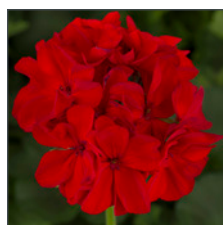

Calliope® Large Burgundy

syngenta flowers®

Calliope® Large

Pelargonium interspecific

Intense Color That Lasts™.

- An industry first innovation and still the number one geranium for color and performance.
- Calliope Large's vigorous habits make it ideal for high impact containers where maximum flower power and wow factor are desired.
- Calliope Large's vigorous habit directly translates into end consumer success with class leading garden performance and tolerance to hot summer conditions.

Calliope® Large Coral
70054697

Calliope® Large Dark Red
70004166

Calliope® Large Hot Pink
70070046

Calliope® Large Hot Rose
70070047

Calliope® Large Lavender
70069761

Calliope® Large Lavender Splash
70059873

Calliope® Large Magenta
70059912

Calliope® Large Orange Splash
70074574

Calliope® Large Pink
70040840

Calliope® Large Rose Mega
Splash
70070020

Calliope® Large Salmon
70054695

Calliope® Large Scarlet Fire
70007852