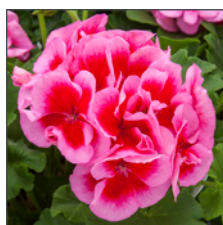

Calliope® Large Rose Mega
Splash
70070020