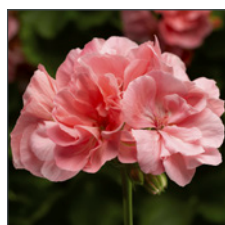

Calliope® Large Burgundy

syngenta flowers®

Calliope® Large

Pelargonium interspecific

Intense Color That Lasts™.

- An industry first innovation and still the number one geranium for color and performance.
- Calliope Large's vigorous habits make it ideal for high impact containers where maximum flower power and wow factor are desired.
- Calliope Large's vigorous habit directly translates into end consumer success with class leading garden performance and tolerance to hot summer conditions.

Calliope® Large Magenta
70059912

Calliope® Large Orange Splash
70074574

Calliope® Large Pink
70040840

Calliope® Large Rose Mega
Splash
70070020

Calliope® Large Salmon
70054695

Calliope® Large Scarlet Fire
70007852