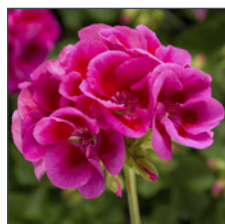

Calliope® Large Burgundy

syngenta flowers®

Calliope® Large

Pelargonium interspecific

Intense Color That Lasts™.

- An industry first innovation and still the number one geranium for color and performance.
- Calliope Large's vigorous habits make it ideal for high impact containers where maximum flower power and wow factor are desired.
- Calliope Large's vigorous habit directly translates into end consumer success with class leading garden performance and tolerance to hot summer conditions.

Calliope® Large Coral
70054697

Calliope® Large Dark Red
70004166

Calliope® Large Hot Pink
70070046

Calliope® Large Hot Rose
70070047

Calliope® Large Lavender
70069761

Calliope® Large Lavender Splash
70059873

Calliope® Large Magenta
70059912

Calliope® Large Orange Splash
70074574

Calliope® Large Pink
70040840

Calliope® Large Rose Mega
Splash
70070020

Calliope® Large Salmon
70054695

Calliope® Large Scarlet Fire
70007852