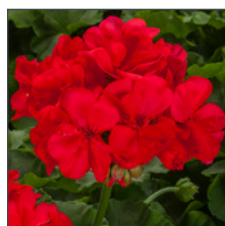

Calliope® Large Coral
70054697