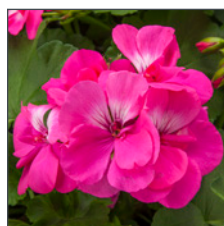

Calliope® Large Hot Pink
70070046