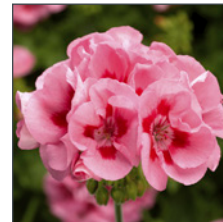

Calliope® Medium Pink Flame
70054721