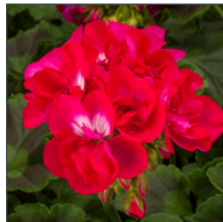

Calliope® Medium Red

syngenta flowers®

Calliope® Medium

Pelargonium interspecific

Intense Color That Lasts™.

- All the benefits of Calliope® Large in a more space efficient package.
- Ideal for 1 qt. to 2.5 qt. programs, Calliope® Medium targets the core volume of the market and is the go-to series for premium programs.
- Calliope® Medium's wide range of colors including unique novelties makes it a one stop option for building the ideal geranium program.

Calliope® Medium Burgundy
70066631

Calliope® Medium Crimson Flame
70048339

Calliope® Medium Dark Pink
70074774

Calliope® Medium Dark Red
70059883

Calliope® Medium Deep Rose
70059896

Calliope® Medium Hot Pink
70020318