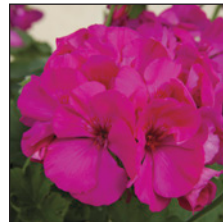

Calliope® Medium Lavender Rose
70020537