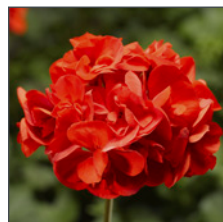

Calliope® Medium Red

syngenta flowers®

Calliope® Medium

Pelargonium interspecific

Intense Color That Lasts™.

- All the benefits of Calliope® Large in a more space efficient package.
- Ideal for 1 qt. to 2.5 qt. programs, Calliope® Medium targets the core volume of the market and is the go-to series for premium programs.
- Calliope® Medium's wide range of colors including unique novelties makes it a one stop option for building the ideal geranium program.

Calliope® Medium Hot Rose
70070045

Calliope® Medium Lavender Rose
70020537

Calliope® Medium Pink Flame
70054721

Calliope® Medium Red
70059612

Calliope® Medium Rose
Mega Splash
70059870

Calliope® Medium Scarlet
70051139