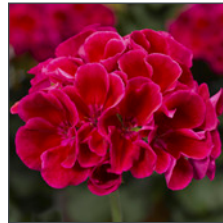

Calliope® Medium Crimson Flame
70048339