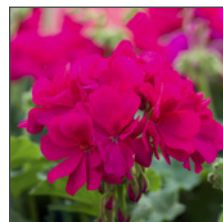

Calliope® Medium Violet
70066648