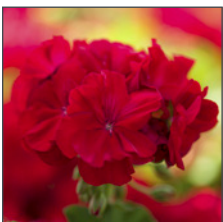

Calliope® Medium Red
70059612