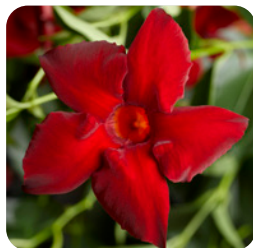

Madinia® Maximo Light Pink
70051011

Madinia® Maximo Red
70051010