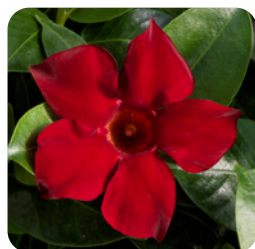

Madinia® Deep Red
70003886